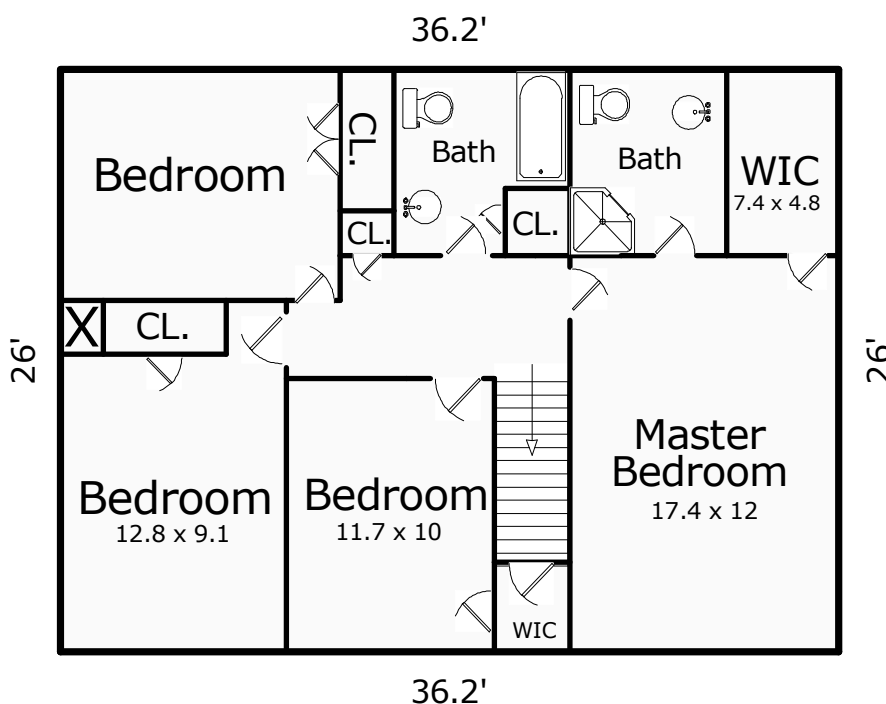

### Building Sketch

Client	Betsy Dotterer				
Property Address	11317 Lady Slipper Ln				
City	North Chesterfield	County	Chesterfield	State	VA
Owner	McConville	Zip Code	23236		

**Finished Area is 1900 Sq.Ft.**

\*Room dimensions are based on interior "wall to wall" measurements.  
 \*Square Footage is determined using exterior measurements.

Sketch by Apex Sketch v5 Standard™