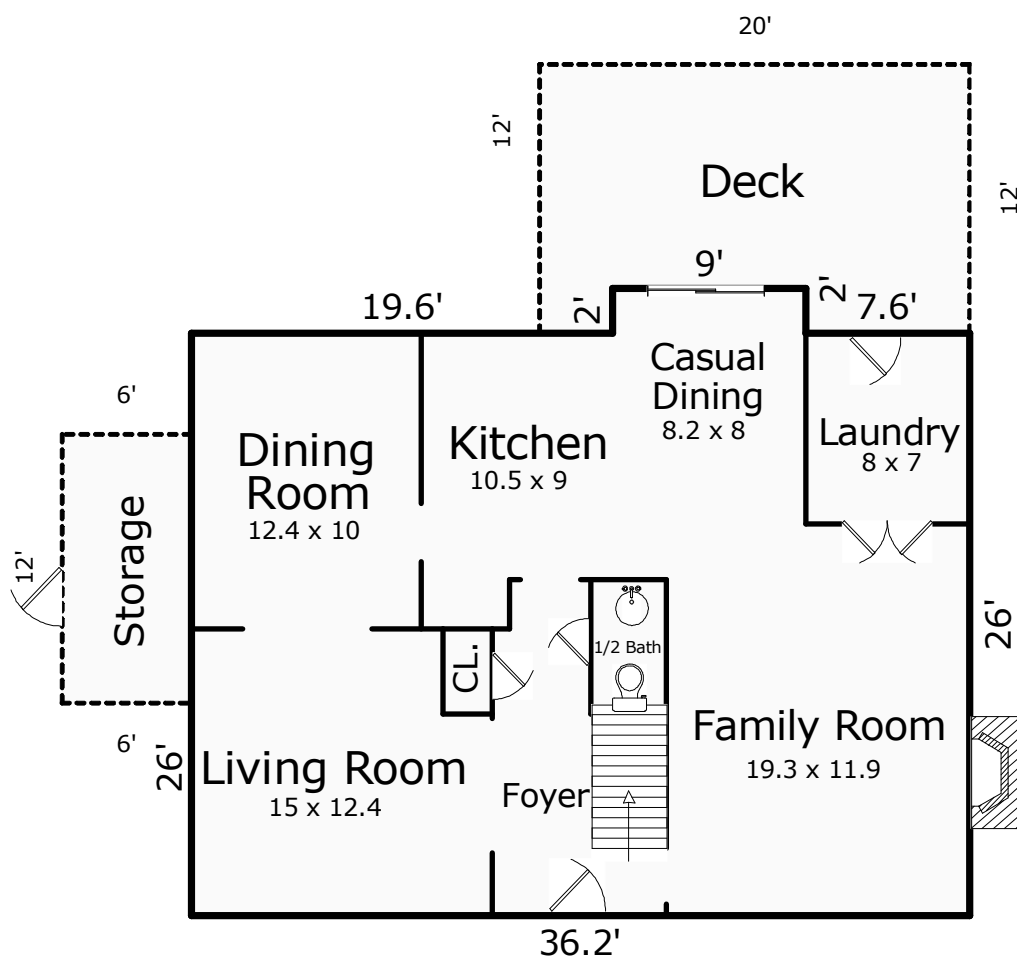

### Building Sketch

Client	Betsy Dotterer				
Property Address	11317 Lady Slipper Ln				
City	North Chesterfield	County	Chesterfield	State	VA
Owner	McConville	Zip Code	23236		

**Finished Area is 1900 Sq.Ft.**

\*Room dimensions are based on interior "wall to wall" measurements.  
 \*Square Footage is determined using exterior measurements.

Sketch by Apex Sketch v5 Standard™